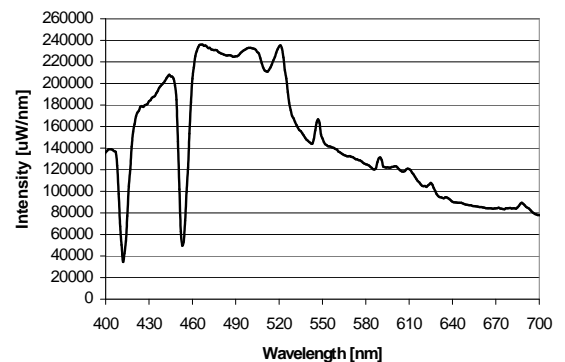

Spectral Power Distribution

Operating Instructions:

Product is designed for use with forced air cooling

LUXIM Corporation

1171 Borregas Avenue
Sunnyvale, CA 94089
tel: +1-408-734-1096
email: info@LUXIM.com
Printed in USA 6/08

www.LUXIM.com • www.LIFI.com