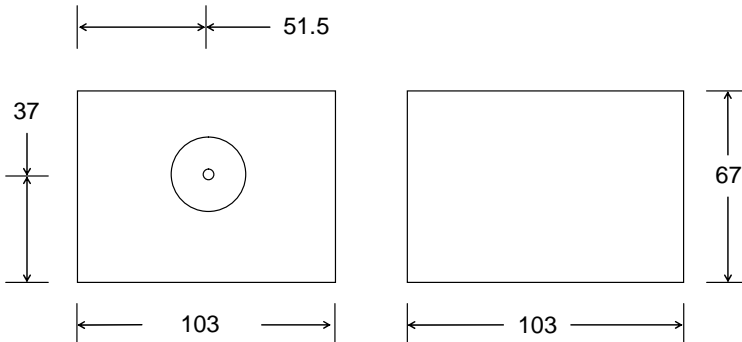

## LIFI™ Entertainment Typical Product Data at-a-Glance

Ordering Code	LIFI-ENT-30-01
Length (mm)	103
Width (mm)	103
Height (mm)	67
Enclosure Finish	Natural aluminum
Rated Life (hours)	20,000
Total Initial Lumens	12000
Turn-on time (sec.)	<20
Lumen Maintenance at Life (%)	50
CCT(K)	7500
CRI	91
Dimming Range (%)	20-100
Nominal Power Use (W)	230
Input Voltage	28
Input Current (A)	8.2
Intensity Distribution	Forward Emitting

### LIFI™ Dimensions (mm)