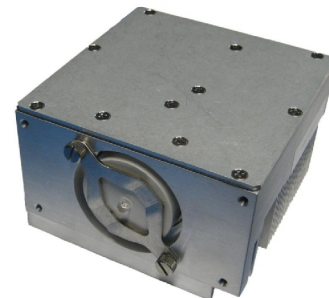

# LIFI™ Entertainment 30 Series

Optimized lighting solution for event and architectural lighting

- Up to 12,000 lumens
- Forward emitting intensity pattern
- Useful lifetime more than 6 times longer than conventional lamps
- High Color Rendering Index (CRI) up to 93
- Rugged and impact resistant
- Small form-factor
- Digitally controlled for fast dimming
- Operates in all orientation

Ideal for moving heads and high intensity spot lighting

## LIFI™ Entertainment Typical Product Data at-a-Glance

Ordering Code	LIFI-ENT-30-01
Length (mm)	103
Width (mm)	103
Height (mm)	67
Enclosure Finish	Natural aluminum
Rated Life (hours)	20,000
Total Initial Lumens	12000
Turn-on time (sec.)	<20
Lumen Maintenance at Life (%)	50
CCT(K)	7500
CRI	91
Dimming Range (%)	20-100
Nominal Power Use (W)	230
Input Voltage	28
Input Current (A)	8.2
Intensity Distribution	Forward Emitting